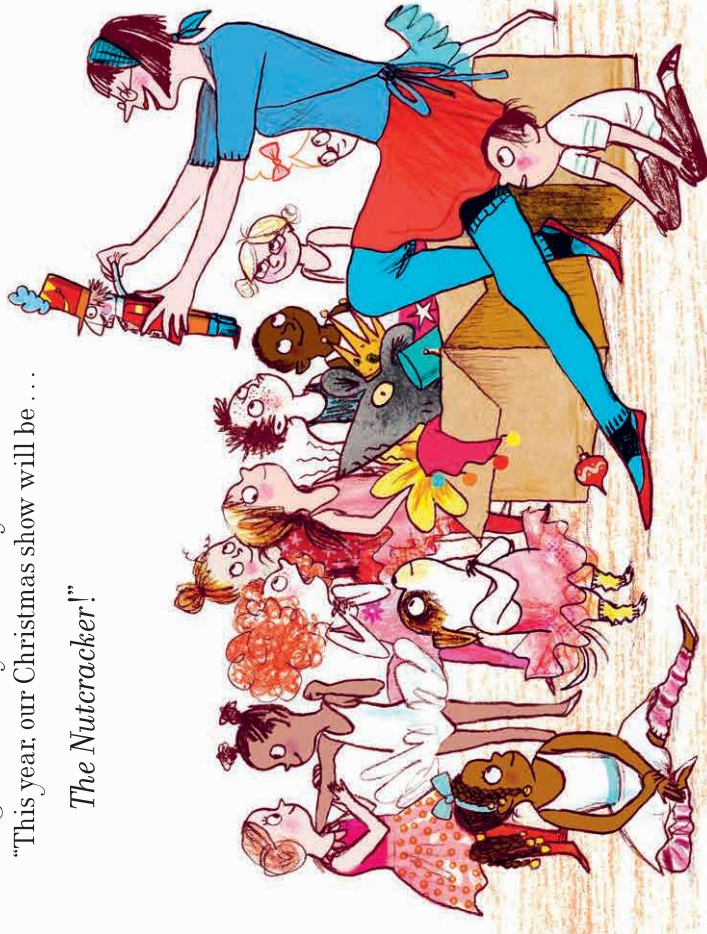

My dog does plies and pirouettes,
and if you tell him to 'roll over'
he won't look at you for a week.

That's because my dog is not
just any dog.

My dog is a ballerina!

Every Saturday, we put on our tutus and legwarmers, ready for Ballet School.

And every time,
Biff is first out of the door.

But today he's even quicker than usual because
Miss Polly is making a special announcement.

“Right, class!” says Miss Polly.
“This year, our Christmas show will be . . .
The Nutcracker!”

Biff's tail starts to wag and I know what he's thinking.

He wants the fluffiest tutu.

He wants the twinkliest tiara.

He wants to be . . .

. . . *the Sugar Plum Fairy!*